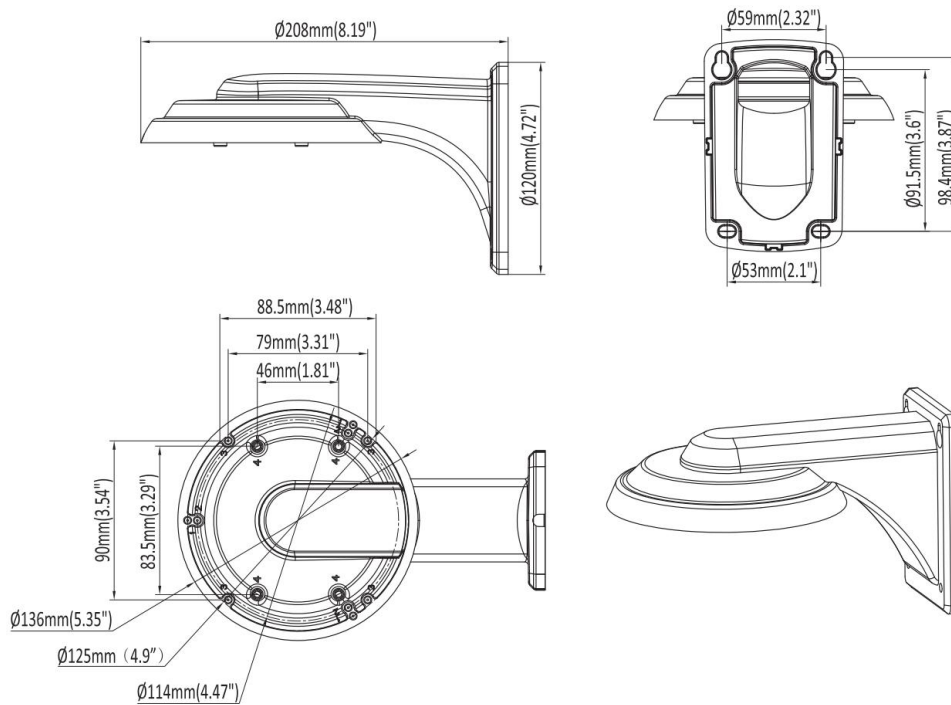

# Wall Mount

Characteristics	
Colour	White
Material	Aluminum Alloy
Dimensions	136 mm × 120 mm × 208 mm (5.35" x 4.72" x 8.19")
Weight	1.04 lb / 471g

## Dimensions

\* Design and specifications are subjects to change without notice.